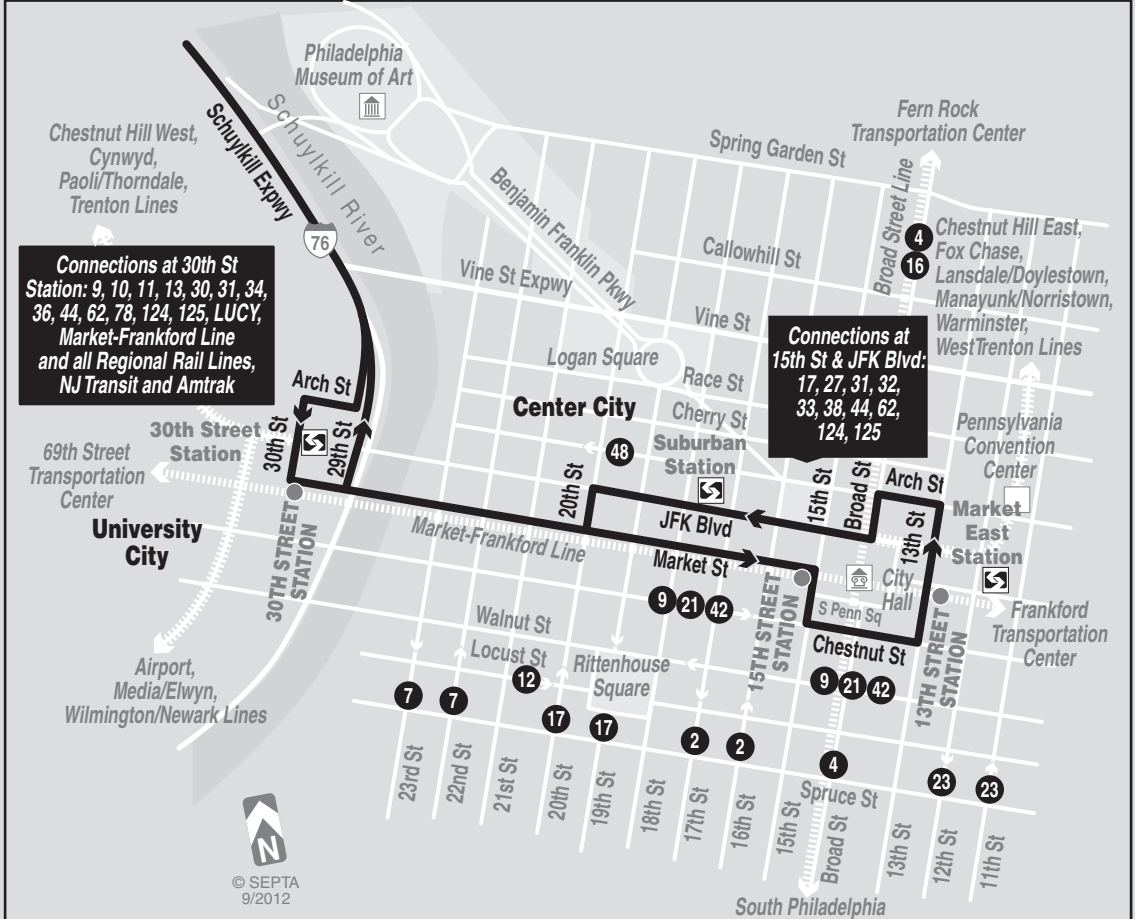

# Watch Your Mouth

Please consult the separate Route 125 Timetable for additional service between Philadelphia and King of Prussia.

<b>MONDAYS THROUGH FRIDAYS</b>														
<b>To King of Prussia/Chesterbrook</b>							<b>To 13th-Market</b>							
<b>13th &amp; Market Sts</b>	<b>29th and Market Sts</b>	<b>Wissahickon Transportation Center</b>	<b>Gulph Mills Station</b>	<b>DeKalb Pike &amp; Henderson Rd</b>	<b>King of Prussia Plaza (Transit Center)</b>	<b>Gateway Shopping Center</b>	<b>Chesterbrook</b>	<b>Chesterbrook</b>	<b>Swedesford and Valley Forge Rds</b>	<b>King of Prussia Plaza (Transit Center)</b>	<b>DeKalb Pike &amp; Henderson Rd</b>	<b>Gulph Mills Station</b>	<b>Wissahickon Transportation Center</b>	<b>13th &amp; Market Sts</b>
<b>AM SERVICE</b>							<b>AM SERVICE</b>							
4:33	4:42	4:50	5:02	5:08	5:13	5:21	5:27	5:40	5:45	5:52	5:59	6:05	---	6:46
5:29	5:38	5:46	5:59	6:06	6:11	6:21	6:28	6:20	6:26	6:34	6:42	6:48	---	7:34
---	---	6:04	6:18	6:25	6:30	6:40	6:48	6:45	6:52	7:01	7:08	7:16	---	7:59
6:00	6:09	6:19	6:34	6:42	6:48	6:59	7:06	7:10	7:19	7:28	7:35	7:43	---	8:35
6:30	6:41	6:52	7:13	7:23	7:31	7:41	7:49	7:40	7:49	7:58	8:06	8:14	W	9:07
6:45	6:56	7:06	7:27	7:37	7:45	7:57	8:04	8:10	8:18	8:27	8:34	8:42	W	9:35
7:10	7:21	7:35	7:56	8:06	8:13	8:25	8:32	9:10	9:18	9:26	9:33	9:39	W	10:21
---	---	7:52	8:16	8:25	8:31	8:41	8:48	10:10	10:18	10:27	10:35	10:42	W	11:26
7:45	7:57	8:14	8:37	8:46	8:52	9:03	9:10	11:10	11:18	11:28	11:36	11:45	W	12:29
8:05	8:18	8:33	8:53	9:00	9:07	9:18	9:25	<b>PM SERVICE</b>						
8:20	8:33	8:46	9:06	9:13	9:20	9:31	9:38	12:10	12:18	12:28	12:36	12:45	W	1:26
8:50	9:04	9:16	9:32	9:40	9:47	9:58	10:05	1:10	1:18	1:28	1:37	1:44	W	2:28
9:20	9:34	9:44	9:59	10:07	10:13	10:24	10:31	2:10	2:20	2:30	2:38	2:46	W	3:29
9:45	9:59	10:08	10:23	10:31	10:37	10:48	10:56	---	2:48	2:59	3:07	3:14	W	3:59
10:40	10:54	11:03	11:16	11:25	11:32	11:43	11:51	3:10	3:18	3:28	3:36	3:43	W	4:33
11:45	11:59	12:08	12:22	12:31	12:38	12:48	12:56	3:40	3:48	3:59	4:08	4:19	W	5:13
<b>PM SERVICE</b>							4:10	4:18	4:31	4:42	4:50	W	5:42	
12:15	12:29	12:39	12:54	1:04	1:12	1:23	1:31	4:40	4:48	5:00	5:13	5:22	W	6:23
12:45	12:59	1:10	1:26	1:35	1:43	1:54	2:02	5:10	5:19	5:32	5:42	5:51	W	6:46
1:15	1:29	1:38	1:53	2:03	2:10	2:20	2:28	5:40	5:48	6:01	6:11	6:19	W	7:11
1:45	1:59	2:08	2:21	2:31	2:38	2:48	2:56	6:10	6:18	6:29	6:38	6:46	W	7:31
2:45	2:59	3:12	3:30	3:40	3:47	3:59	4:07	6:40	6:48	6:58	7:06	7:13	W	7:54
3:45	4:00	4:12	4:30	4:40	4:47	4:58	5:09	7:10	7:18	7:29	7:39	7:46	W	8:27
4:15	4:30	4:44	5:02	5:11	5:18	5:29	5:40	8:00	8:08	8:18	8:25	8:32	W	9:08
4:45	5:00	5:14	5:32	5:45	5:52	6:03	6:11	---	---	9:15	9:25	9:31	9:47	---
5:15	5:30	5:41	6:01	6:11	6:19	6:30	6:38	9:00	9:08	9:19	9:26	9:32	W	10:07
5:50	6:04	6:15	6:31	6:38	6:45	6:56	7:04	9:55	10:03	10:13	10:20	10:25	W	10:58
6:30	6:43	6:54	7:09	7:16	7:23	7:33	7:40	10:55	11:03	11:11	11:18	11:24	W	11:57
7:30	7:39	7:49	8:02	8:09	8:14	8:24	8:31	11:50	11:58	12:06	12:12	12:17	W	12:50
8:30	8:39	8:49	9:02	9:09	9:14	9:24	9:31	<b>W - Passengers destined for Wissahickon Transportation Center MUST notify operator when boarding the bus.</b>						
9:30	9:39	9:48	10:01	10:08	10:13	10:22	10:28							
10:30	10:39	10:48	11:01	11:08	11:13	11:21	11:27							