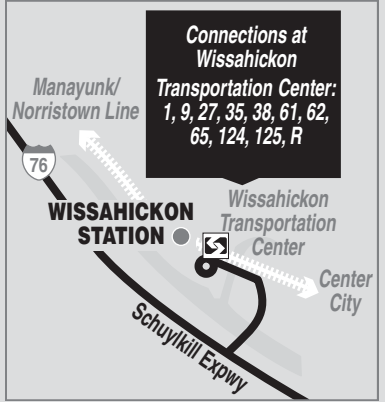

# Watch Your Mouth

Please consult the separate Route 125 Timetable for additional service between Philadelphia and King of Prussia.

<b>MONDAYS THROUGH FRIDAYS</b>														
<b>To King of Prussia/Chesterbrook</b>							<b>To 13th-Market</b>							
<b>13th &amp; Market Sts</b>	<b>29th and Market Sts</b>	<b>Wissahickon Transportation Center</b>	<b>Gulph Mills Station</b>	<b>DeKalb Pike &amp; Henderson Rd</b>	<b>King of Prussia Plaza (Transit Center)</b>	<b>Gateway Shopping Center</b>	<b>Chesterbrook</b>	<b>Chesterbrook</b>	<b>Swedesford and Valley Forge Rds</b>	<b>King of Prussia Plaza (Transit Center)</b>	<b>DeKalb Pike &amp; Henderson Rd</b>	<b>Gulph Mills Station</b>	<b>Wissahickon Transportation Center</b>	<b>13th &amp; Market Sts</b>
<b>AM SERVICE</b>							<b>AM SERVICE</b>							
4:33	4:42	4:50	5:02	5:08	5:13	5:21	5:27	5:40	5:45	5:52	5:59	6:05	---	6:46
5:29	5:38	5:46	5:59	6:06	6:11	6:21	6:28	6:20	6:26	6:34	6:42	6:48	---	7:34
---	---	6:04	6:18	6:25	6:30	6:40	6:48	6:45	6:52	7:01	7:08	7:16	---	7:59
6:00	6:09	6:19	6:34	6:42	6:48	6:59	7:06	7:10	7:19	7:28	7:35	7:43	---	8:35
6:30	6:41	6:52	7:13	7:23	7:31	7:41	7:49	7:40	7:49	7:58	8:06	8:14	W	9:07
6:45	6:56	7:06	7:27	7:37	7:45	7:57	8:04	8:10	8:18	8:27	8:34	8:42	W	9:35
7:10	7:21	7:35	7:56	8:06	8:13	8:25	8:32	9:10	9:18	9:26	9:33	9:39	W	10:21
---	---	7:52	8:16	8:25	8:31	8:41	8:48	10:10	10:18	10:27	10:35	10:42	W	11:26
7:45	7:57	8:14	8:37	8:46	8:52	9:03	9:10	11:10	11:18	11:28	11:36	11:45	W	12:29
8:05	8:18	8:33	8:53	9:00	9:07	9:18	9:25	<b>PM SERVICE</b>						
8:20	8:33	8:46	9:06	9:13	9:20	9:31	9:38	12:10	12:18	12:28	12:36	12:45	W	1:26
8:50	9:04	9:16	9:32	9:40	9:47	9:58	10:05	1:10	1:18	1:28	1:37	1:44	W	2:28
9:20	9:34	9:44	9:59	10:07	10:13	10:24	10:31	2:10	2:20	2:30	2:38	2:46	W	3:29
9:45	9:59	10:08	10:23	10:31	10:37	10:48	10:56	---	2:48	2:59	3:07	3:14	W	3:59
10:40	10:54	11:03	11:16	11:25	11:32	11:43	11:51	3:10	3:18	3:28	3:36	3:43	W	4:33
11:45	11:59	12:08	12:22	12:31	12:38	12:48	12:56	3:40	3:48	3:59	4:08	4:19	W	5:13
<b>PM SERVICE</b>							4:10	4:18	4:31	4:42	4:50	W	5:42	
12:15	12:29	12:39	12:54	1:04	1:12	1:23	1:31	4:40	4:48	5:00	5:13	5:22	W	6:23
12:45	12:59	1:10	1:26	1:35	1:43	1:54	2:02	5:10	5:19	5:32	5:42	5:51	W	6:46
1:15	1:29	1:38	1:53	2:03	2:10	2:20	2:28	5:40	5:48	6:01	6:11	6:19	W	7:11
1:45	1:59	2:08	2:21	2:31	2:38	2:48	2:56	6:10	6:18	6:29	6:38	6:46	W	7:31
2:45	2:59	3:12	3:30	3:40	3:47	3:59	4:07	6:40	6:48	6:58	7:06	7:13	W	7:54
3:45	4:00	4:12	4:30	4:40	4:47	4:58	5:09	7:10	7:18	7:29	7:39	7:46	W	8:27
4:15	4:30	4:44	5:02	5:11	5:18	5:29	5:40	8:00	8:08	8:18	8:25	8:32	W	9:08
4:45	5:00	5:14	5:32	5:45	5:52	6:03	6:11	---	---	9:15	9:25	9:31	9:47	---
5:15	5:30	5:41	6:01	6:11	6:19	6:30	6:38	9:00	9:08	9:19	9:26	9:32	W	10:07
5:50	6:04	6:15	6:31	6:38	6:45	6:56	7:04	9:55	10:03	10:13	10:20	10:25	W	10:58
6:30	6:43	6:54	7:09	7:16	7:23	7:33	7:40	10:55	11:03	11:11	11:18	11:24	W	11:57
7:30	7:39	7:49	8:02	8:09	8:14	8:24	8:31	11:50	11:58	12:06	12:12	12:17	W	12:50
8:30	8:39	8:49	9:02	9:09	9:14	9:24	9:31	<b>W - Passengers destined for Wissahickon Transportation Center MUST notify operator when boarding the bus.</b>						
9:30	9:39	9:48	10:01	10:08	10:13	10:22	10:28							
10:30	10:39	10:48	11:01	11:08	11:13	11:21	11:27							