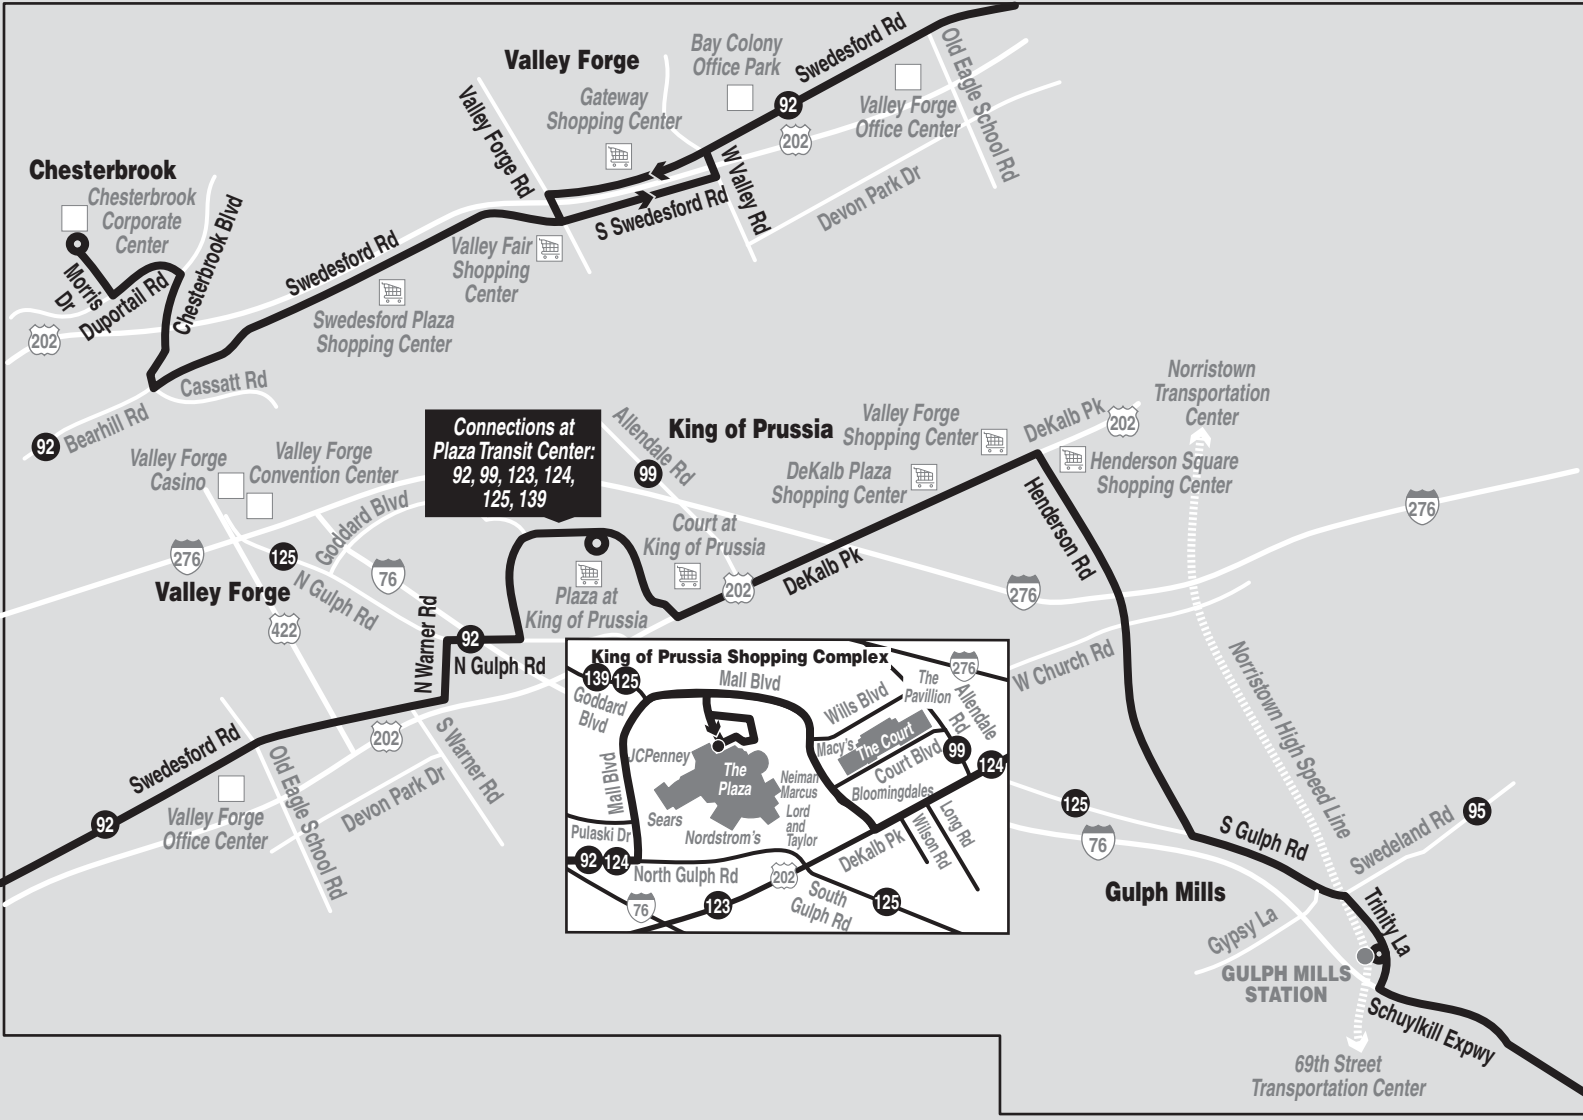

# Watch Your Mouth

Please consult the separate Route 125 Timetable for additional service between Philadelphia and King of Prussia.

<b>MONDAYS THROUGH FRIDAYS</b>														
<b>To King of Prussia/Chesterbrook</b>							<b>To 13th-Market</b>							
<b>13th &amp; Market Sts</b>	<b>29th and Market Sts</b>	<b>Wissahickon Transportation Center</b>	<b>Gulph Mills Station</b>	<b>DeKalb Pike &amp; Henderson Rd</b>	<b>King of Prussia Plaza (Transit Center)</b>	<b>Gateway Shopping Center</b>	<b>Chesterbrook</b>	<b>Chesterbrook</b>	<b>Swedesford and Valley Forge Rds</b>	<b>King of Prussia Plaza (Transit Center)</b>	<b>DeKalb Pike &amp; Henderson Rd</b>	<b>Gulph Mills Station</b>	<b>Wissahickon Transportation Center</b>	<b>13th &amp; Market Sts</b>
<b>AM SERVICE</b>							<b>AM SERVICE</b>							
4:33	4:42	4:50	5:02	5:08	5:13	5:21	5:27	5:40	5:45	5:52	5:59	6:05	---	6:46
5:29	5:38	5:46	5:59	6:06	6:11	6:21	6:28	6:20	6:26	6:34	6:42	6:48	---	7:34
---	---	6:04	6:18	6:25	6:30	6:40	6:48	6:45	6:52	7:01	7:08	7:16	---	7:59
6:00	6:09	6:19	6:34	6:42	6:48	6:59	7:06	7:10	7:19	7:28	7:35	7:43	---	8:35
6:30	6:41	6:52	7:13	7:23	7:31	7:41	7:49	7:40	7:49	7:58	8:06	8:14	W	9:07
6:45	6:56	7:06	7:27	7:37	7:45	7:57	8:04	8:10	8:18	8:27	8:34	8:42	W	9:35
7:10	7:21	7:35	7:56	8:06	8:13	8:25	8:32	9:10	9:18	9:26	9:33	9:39	W	10:21
---	---	7:52	8:16	8:25	8:31	8:41	8:48	10:10	10:18	10:27	10:35	10:42	W	11:26
7:45	7:57	8:14	8:37	8:46	8:52	9:03	9:10	11:10	11:18	11:28	11:36	11:45	W	12:29
8:05	8:18	8:33	8:53	9:00	9:07	9:18	9:25	<b>PM SERVICE</b>						
8:20	8:33	8:46	9:06	9:13	9:20	9:31	9:38	12:10	12:18	12:28	12:36	12:45	W	1:26
8:50	9:04	9:16	9:32	9:40	9:47	9:58	10:05	1:10	1:18	1:28	1:37	1:44	W	2:28
9:20	9:34	9:44	9:59	10:07	10:13	10:24	10:31	2:10	2:20	2:30	2:38	2:46	W	3:29
9:45	9:59	10:08	10:23	10:31	10:37	10:48	10:56	---	2:48	2:59	3:07	3:14	W	3:59
10:40	10:54	11:03	11:16	11:25	11:32	11:43	11:51	3:10	3:18	3:28	3:36	3:43	W	4:33
11:45	11:59	12:08	12:22	12:31	12:38	12:48	12:56	3:40	3:48	3:59	4:08	4:19	W	5:13
<b>PM SERVICE</b>							4:10	4:18	4:31	4:42	4:50	W	5:42	
12:15	12:29	12:39	12:54	1:04	1:12	1:23	1:31	4:40	4:48	5:00	5:13	5:22	W	6:23
12:45	12:59	1:10	1:26	1:35	1:43	1:54	2:02	5:10	5:19	5:32	5:42	5:51	W	6:46
1:15	1:29	1:38	1:53	2:03	2:10	2:20	2:28	5:40	5:48	6:01	6:11	6:19	W	7:11
1:45	1:59	2:08	2:21	2:31	2:38	2:48	2:56	6:10	6:18	6:29	6:38	6:46	W	7:31
2:45	2:59	3:12	3:30	3:40	3:47	3:59	4:07	6:40	6:48	6:58	7:06	7:13	W	7:54
3:45	4:00	4:12	4:30	4:40	4:47	4:58	5:09	7:10	7:18	7:29	7:39	7:46	W	8:27
4:15	4:30	4:44	5:02	5:11	5:18	5:29	5:40	8:00	8:08	8:18	8:25	8:32	W	9:08
4:45	5:00	5:14	5:32	5:45	5:52	6:03	6:11	---	---	9:15	9:25	9:31	9:47	---
5:15	5:30	5:41	6:01	6:11	6:19	6:30	6:38	9:00	9:08	9:19	9:26	9:32	W	10:07
5:50	6:04	6:15	6:31	6:38	6:45	6:56	7:04	9:55	10:03	10:13	10:20	10:25	W	10:58
6:30	6:43	6:54	7:09	7:16	7:23	7:33	7:40	10:55	11:03	11:11	11:18	11:24	W	11:57
7:30	7:39	7:49	8:02	8:09	8:14	8:24	8:31	11:50	11:58	12:06	12:12	12:17	W	12:50
8:30	8:39	8:49	9:02	9:09	9:14	9:24	9:31	<b>W - Passengers destined for Wissahickon Transportation Center MUST notify operator when boarding the bus.</b>						
9:30	9:39	9:48	10:01	10:08	10:13	10:22	10:28							
10:30	10:39	10:48	11:01	11:08	11:13	11:21	11:27							